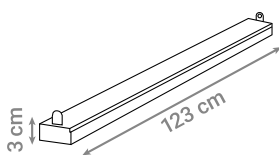

Oznaka modela	Duljina	Namjena	Materijal
OC-1200X1	120 cm	1 * T8 LED	ABS + PS
OC-1200X2	120 cm	2 * T8 LED	ABS + PS