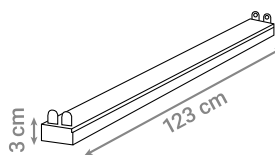

Oznaka modela	Duljina	Namjena	Materijal
OC-1200X1	120 cm	1 * T8 LED	ABS + PS
OC-1200X2	120 cm	2 * T8 LED	ABS + PS